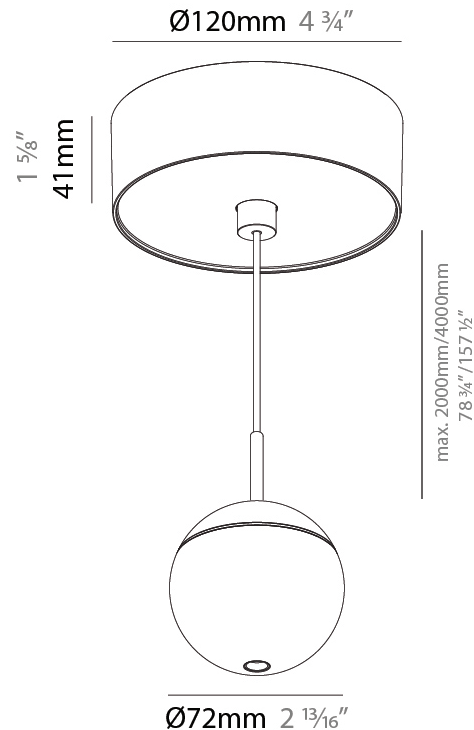

GENERAL

Series: Snooker
Subseries: Snooker Monopoint Surface Canopy
Brand: Prolicht
Division: Architectural
Mounting Type: Suspension
Mounting Location: Ceiling
Subcategory: Pendant

PHYSICAL

Shape: Round
Diameter (mm): 72
Diameter (in): 2 ¹³/₁₆
Height (mm): 72
Height (in): 2 ¹³/₁₆
Max. Overall Height (mm): 2072
Max. Overall Height (in): 81 ³/₁₆
Light Distribution: Downlight
Weight (kg): 0.76
Weight (lbs): 1.676
Diffuser: Shine Ring - White / Yellow / Orange / Red / Blue / Green
Fixture Finish: SSR / BKV / CWI / CRY / HAB / UFT / ITA / RUA / FTG / MYG / LOD / PUS / FRO / FUP / KIA / POP / BLS / SPG / MEY / GOH / GUM / CHC / COM / ABZ / JAG / OBR / MOS / ROR
Fixture Material: Aluminum Die Cast
Cable Details: 2000mm or 4000mm Cable - Color Options: Black / White / Orange / Red / Green

ELECTRICAL

Lamp Type: LED (Zhaga Standard)
Input Wattage (W): 6.6
Total Output Wattage (W): 6
Dimming: Tri-Mode (Non-Dimming and Phase Dimming (120Vac only) and 0-10V Dimming)
Driver Included: Yes
Driver Location: External
Driver Type: Constant Current - Universal
Driver Class: Class 2
Housing: ENCP3 w/quick connect
Input Voltage (V): 120 - 277
Constant Current (MA): 500

LED

Number of LEDs: 1
Color Temperature (°K): 2700 / 3000 / 4000
Max. Delivered Lumen (lm): 270 / 290 / 310
CRI: >90 CRI
Efficiency (%): 60
Lamp Life (hrs): 50000

OPTICAL

Optic°: 55

RATINGS AND CERTIFICATIONS

Certified By: Certified for North American Standards
IP rating: IP20