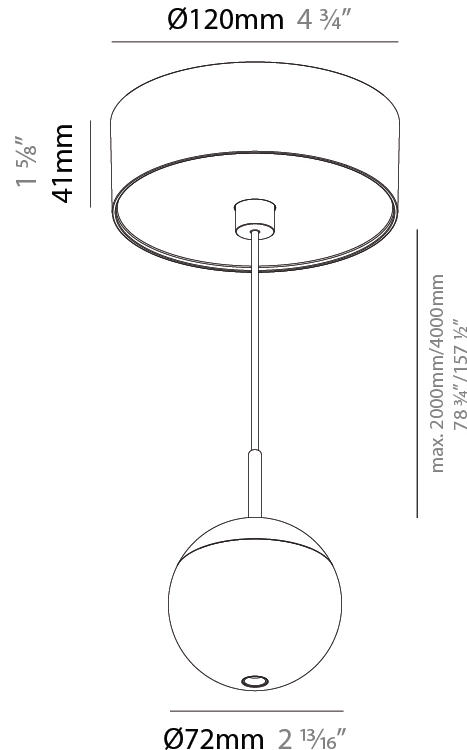

GENERAL

Series: Snooker
Subseries: Snooker Monopoint Surface Canopy
Brand: Prolicht
Division: Architectural
Mounting Type: Suspension
Mounting Location: Ceiling
Subcategory: Pendant

PHYSICAL

Shape: Round
Diameter (mm): 72
Diameter (in): 2 ¹³/₁₆
Height (mm): 72
Height (in): 2 ¹³/₁₆
Max. Overall Height (mm): 2072
Max. Overall Height (in): 81 ⁹/₁₆
Light Distribution: Downlight
Weight (kg): 0.745
Weight (lbs): 1.642
Fixture Finish: SSR / BKV / CWI / CRY / HAB / UFT / ITA / RUA / FTG / MYG / LOD / PUS / FRO / FUP / KIA / POP / BLS / SPG / MEY / GOH / GUM / CHC / COM / ABZ / JAG / OBR / MOS / ROR
Fixture Material: Aluminum Die Cast
Cable Details: 2000mm or 4000mm Cable - Color Options: Black / White / Orange / Red / Green

ELECTRICAL

Lamp Type: LED (Zhaga Standard)
Input Wattage (W): 6.6
Total Output Wattage (W): 6
Dimming: Tri-Mode (Non-Dimming and Phase Dimming (120Vac only) and 0-10V Dimming)
Driver Included: Yes
Driver Location: External
Driver Type: Constant Current - Universal
Driver Class: Class 2
Housing: ENCP3 w/quick connect
Input Voltage (V): 120 - 277
Constant Current (MA): 500

LED

Color Temperature (°K): 2700 / 3000 / 4000
Max. Delivered Lumen (lm): 310 / 328 / 356
Nominal Lumen (lm): 460 / 487 / 528
CRI: >90 CRI
Efficiency (%): 60
Lamp Life (hrs): 50000

OPTICAL

Optic°: 32 / 58

RATINGS AND CERTIFICATIONS

Certified By: Certified for North American Standards
IP rating: IP20

PROJECT
TYPE
SPECIFIER
QUANTITY
DATE